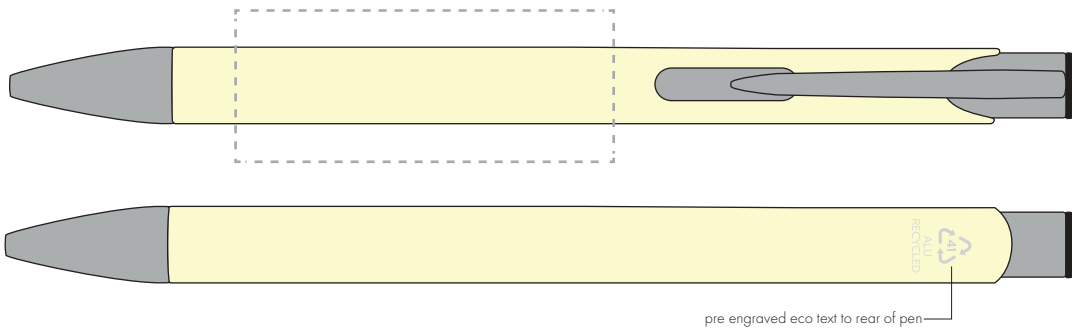

Your Ref:
Our Ref:

Quantity:
Version: 1

Product Code: TPC982001
Product Colour: PASTEL YELLOW

PRINTING CONCERNS:

We stock this item in the following colours

**PANTONE REFERENCE(S)**

● Engrave

ARTWORK SCALE 100%

ARTWORK SCALE 100%
Rotary Engrave Area:
50mm x 20mm

Product Image for visualisation
- colours may vary

The dashed line is to demonstrate print area and will not appear on your printed item

PLEASE NOTE:

- All colours including print and product are for visual purposes only and should not be regarded as the actual colour of the product and print.
- Some products may vary from batch to batch and may differ from previous orders.
- The colour and texture of a product can also have an effect on the final print colour.
- By approving this order we accept that you understand these terms.